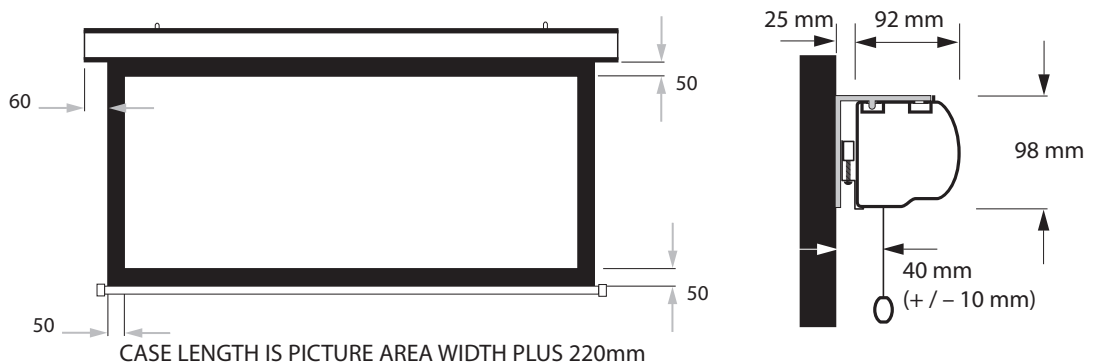

PRODUCT FEATURES

Description: Quality Home Theatre Manual Spring Operated Screen.

Head Box: Powder Coat White Ripple as standard with Silver or Black available.

Surface: Seamless Matt White Fibreglass Screen - Gain 1.1.

Borders: 50mm Sides & Bottom with 350mm Top Black Leader.

Brackets: One piece clip-on L bracket suitable for wall or ceiling installation.

Sizes: 72" Diagonal to 115" Diagonal - Custom sizes available upon request.

Options: Custom Colours - Extra Top Masking (p38).

Optional Top Leader: For sizes 100" and under the maximum total top black leader available is 500mm, for screen sizes over 100" the maximum top black leader available is 600mm.

Item No.	Inch Diagonal	Image Size mm	Format
4407219	72"	1100 x 1465	Video 4:3
4408419	84"	1280 x 1705	Video 4:3
4410019	100"	1525 x 2035	Video 4:3
4411519	115"	1755 x 2340	Video 4:3
4407229	72"	895 x 1595	HDTV 16:9
4408429	84"	1045 x 1860	HDTV 16:9
4409229	92"	1145 x 2035	HDTV 16:9
4409629	96"	1195 x 2125	HDTV 16:9
4410029	100"	1245 x 2215	HDTV 16:9
4410629	106"	1316 x 2340	HDTV 16:9
4407269	72"	970 x 1550	16:10
4408469	84"	1130 x 1810	16:10
4409269	92"	1240 x 1980	16:10
4409669	96"	1295 x 2070	16:10
4410069	100"	1345 x 2155	16:10
4410869	108"	1460 x 2340	16:10

Available in 2.35:1 Cinemascope

Please Note: This product is not suitable to be used in conjunction with a Short Throw Projector.